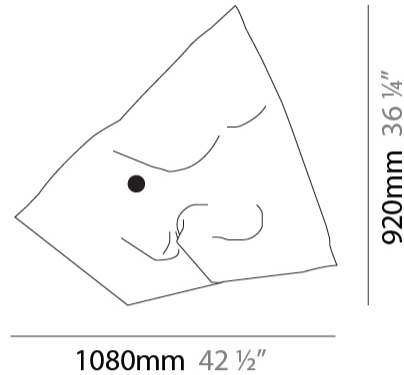

ZONA D'OMBRA SURFACE

D132183-

base number Finish
Options

PROJECT
TYPE
SPECIFIER
QUANTITY
DATE

1. To build a product code in our configurator select the specify button on the base model # product page
2. To build a manual product code on this datasheet choose from the options listed below in blue font and add the suffix to the base model #

GENERAL

Series: Zona D'ombra
Partner: Knikerboker
Division: Design
Installation: Surface
Product Type: Wall Surface
Mounting Location: Wall
Light Distribution: Indirect

PHYSICAL

Shape: Abstract
Length (mm): 1080
Length (in): 42 1/2
Width (mm): 230 - 260
Width (in): 9 1/16
Height (mm): 920
Height (in): 36 1/4
Fixture Finish: EWH / EBK / MAN / COF / PRD / EBN / SAH / CHA / APK / SLF / GLF / CLF / BRL
Fixture Material: Aluminum

ELECTRICAL

Lamp Type: LED
Input Wattage (W): 14
Dimming: Non-Dimming / Phase Dimming (120vac Only)
Driver Included: Yes
Driver Location: Integrated
Driver Type: Constant Current - Universal
Driver Class: Class 2
Input Voltage (V): 120 - 277
Constant Current (MA): 350

LED

Color Temperature (°K): 3000
Max. Delivered Lumen (lm): 2900
CRI: >85 CRI
Lamp Life (hrs): 50000

OPTICAL

Adjustability: Tilt 90°

RATINGS AND CERTIFICATIONS

Certified By: Certified for North American Standards
IP rating: IP20