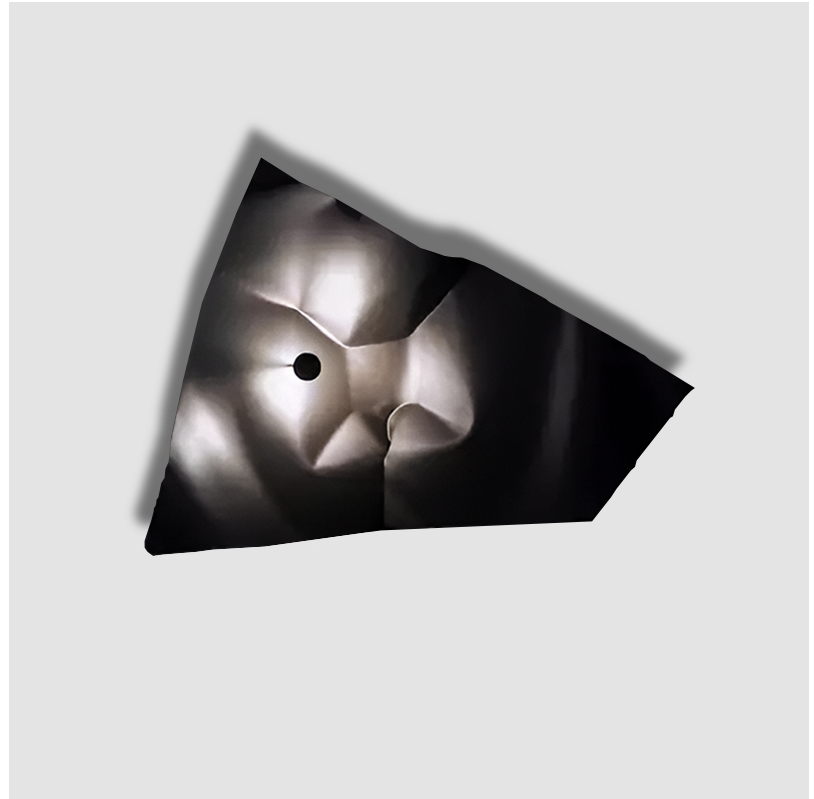

PROJECT
TYPE
SPECIFIER
QUANTITY
DATE

ZONA D'OMBRA SURFACE

D132185-

base number Finish
Options

1. To build a product code in our configurator select the specify button on the base model # product page
2. To build a manual product code on this datasheet choose from the options listed below in blue font and add the suffix to the base model #

GENERAL

Series: Zona D'ombra
Partner: Knikerboker
Division: Design
Installation: Surface
Product Type: Wall Surface
Mounting Location: Wall
Light Distribution: Indirect

PHYSICAL

Shape: Abstract
Length (mm): 1200
Length (in): 17 1/4
Width (mm): 230 - 260
Width (in): 9 1/16
Height (mm): 900
Height (in): 35 7/16
Fixture Finish: EWH / EBK / MAN / COF / PRD / EBN / SAH / CHA / APK / SLF / GLF / CLF / BRL
Fixture Material: Aluminum

ELECTRICAL

Lamp Type: LED
Input Wattage (W): 14
Dimming: Non-Dimming / Phase Dimming (120vac Only)
Driver Included: Yes
Driver Location: Integrated
Driver Type: Constant Current - Universal
Driver Class: Class 2
Input Voltage (V): 120 - 277
Constant Current (MA): 350

LED

Color Temperature (°K): 3000
Max. Delivered Lumen (lm): 2900
CRI: >85 CRI
Lamp Life (hrs): 50000

OPTICAL

Adjustability: Tilt 90°

RATINGS AND CERTIFICATIONS

Certified By: Certified for North American Standards
IP rating: IP20