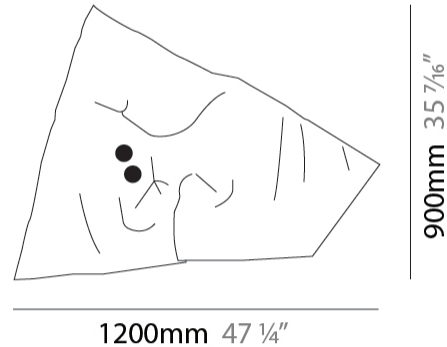

PROJECT	_____
TYPE	_____
SPECIFIER	_____
QUANTITY	_____
DATE	_____

ZONA D'OMBRA SURFACE

D132186-

base number   Finish
Options

1. To build a product code in our configurator select the specify button on the base model # product page
2. To build a manual product code on this datasheet choose from the options listed below in blue font and add the suffix to the base model #

GENERAL

Series: Zona D'ombra
Partner: Knikerboker
Division: Design
Installation: Surface
Product Type: Wall Surface
Mounting Location: Wall
Light Distribution: Indirect

PHYSICAL

Shape: Abstract
Length (mm): 1200
Length (in): 17 ¼
Width (mm): 230 - 260
Width (in): 9 ⅞
Height (mm): 900
Height (in): 35 ⅞
Fixture Finish: EWH / EBK / MAN / COF / PRD / EBN / SAH / CHA / APK / SLF / GLF / CLF / BRL
Fixture Material: Aluminum

ELECTRICAL

Input Wattage (W): 28
Dimming: Non-Dimming / Phase Dimming (120vac Only)
Driver Included: No
Driver Location: Remote
Driver Type: Constant Current - Universal
Driver Class: Class 2
Input Voltage (V): 120 - 277
Constant Current (MA): 350

LED

Color Temperature (°K): 3000
Max. Delivered Lumen (lm): 3900
CRI: >85 CRI
Lamp Life (hrs): 50000

OPTICAL

Adjustability: Tilt 90°

RATINGS AND CERTIFICATIONS

Certified By: Certified for North American Standards
IP rating: IP20