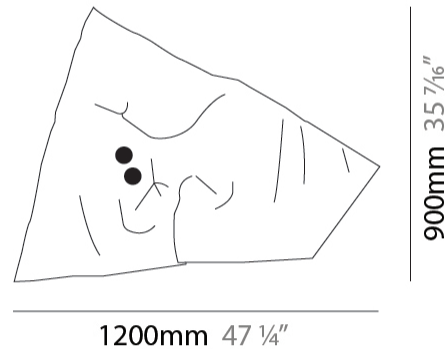

ZONA D'OMBRA SURFACE

D132186-

base number   Finish
Options

PROJECT	_____
TYPE	_____
SPECIFIER	_____
QUANTITY	_____
DATE	_____

1. To build a product code in our configurator select the specify button on the base model # product page
2. To build a manual product code on this datasheet choose from the options listed below in blue font and add the suffix to the base model #

GENERAL

Series: Zona D'ombra
Partner: Knikerboker
Division: Design
Installation: Surface
Product Type: Wall Surface
Mounting Location: Wall
Light Distribution: Indirect

PHYSICAL

Shape: Abstract
Length (mm): 1200
Length (in): 17 3/4
Width (mm): 230 - 260
Width (in): 9 1/16
Height (mm): 900
Height (in): 35 7/16
Fixture Finish: EWH / EBK / MAN / COF / PRD / EBN / SAH / CHA / APK / SLF / GLF / CLF / BRL
Fixture Material: Aluminum

ELECTRICAL

Input Wattage (W): 28
Dimming: Non-Dimming / Phase Dimming (120vac Only)
Driver Included: No
Driver Location: Remote
Driver Type: Constant Current - Universal
Driver Class: Class 2
Input Voltage (V): 120 - 277
Constant Current (MA): 350

LED

Color Temperature (°K): 3000
Max. Delivered Lumen (lm): 3900
CRI: >85 CRI
Lamp Life (hrs): 50000

OPTICAL

Adjustability: Tilt 90°

RATINGS AND CERTIFICATIONS

Certified By: Certified for North American Standards
IP rating: IP20